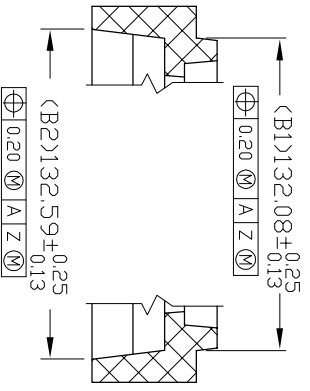

TOLERANCES UNLESS OTHERWISE SPECIFIED

DECIMAL : X ±.25

 XX ±.13

 XXX ±.13

ANGLE : ±.5°

ANGULAR : ±

IDT

www.IDT.com

6024 Silver Creek Valley Road,
San Jose, CA 95138
PHONE: (408) 284-8200
FAX: (408) 284-3572

TITLE:	AM/AMG256, BA/BA6256, BB/BB6208/256, BC/BC6208/256 & BP/BPG256 SHIPPING TRAY	SCALE	N/A
STOCK NO.	N/A	DRAWING NO.	MSC-5861-A
REV		REV	00
DO NOT SCALE DRAWING		SHEET 1 OF 2	

SECTION A-A

SECTION H-H

SECTION B-B

SECTION J-J

TOLERANCES UNLESS OTHERWISE SPECIFIED	
DECIMAL :	X ±.25
	.XX ±.13
	.XXX ±.13
ANGLE :	±.5°
ANGULAR :	±
	
6024 Silver Creek Valley Road, San Jose, CA 95138 PHONE: (408) 284-8200 FAX: (408) 284-3572 www.idt.com	
TITLE:	AM/AMG256, BA/BA6256, BB/BB6208/256, BC/BC6208/256 & BP/BP6256 SHIPPING TRAY
STOCK NO.	N/A
DRAWING NO.	MSC-5861-A
REV	00
SCALE	N/A
SIZE	N/A

DO NOT SCALE DRAWING	
SHEET 2 OF 2	