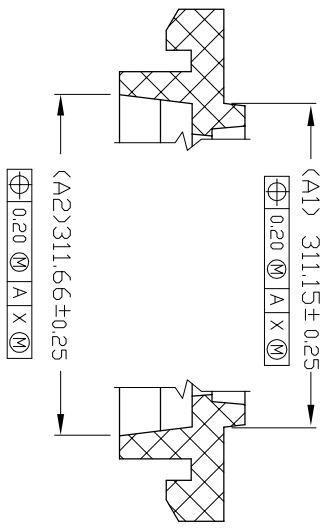

TOLERANCES UNLESS OTHERWISE SPECIFIED

DECIMAL : X ±.25

 XX ±.13

 XXX ±.13

ANGLE : ±.5°

ANGULAR : ±

IDT

www.IDT.com

6024 Silver Creek Valley Road,
San Jose, CA 95138
PHONE: (408) 284-8200
FAX: (408) 284-3572

TITLE:	AM/AMG256, BA/BA6256, BB/BB6208/256, BC/BC6208/256 & BP/BPG256 SHIPPING TRAY	SCALE	N/A
STOCK NO.	N/A	DRAWING NO.	MSC-5861-A
REV		REV	00
DO NOT SCALE DRAWING		SHEET 1 OF 2	

SECTION A-A

SECTION H-H

SECTION B-B

SECTION J-J

TOLERANCES UNLESS OTHERWISE SPECIFIED	
DECIMAL :	X ±.25
	.XX ±.13
	.XXX ±.13
ANGLE :	±.5°
ANGULAR :	±
	
6024 Silver Creek Valley Road, San Jose, CA 95138 PHONE: (408) 284-8200 FAX: (408) 284-3572 www.idt.com	
TITLE:	AM/AMG256, BA/BA6256, BB/BB6208/256, BC/BC6208/256 & BP/BP6256 SHIPPING TRAY
STOCK NO.	N/A
DRAWING NO.	MSC-5861-A
REV	00
SCALE	N/A
SIZE	N/A

DO NOT SCALE DRAWING	
SHEET 2 OF 2	