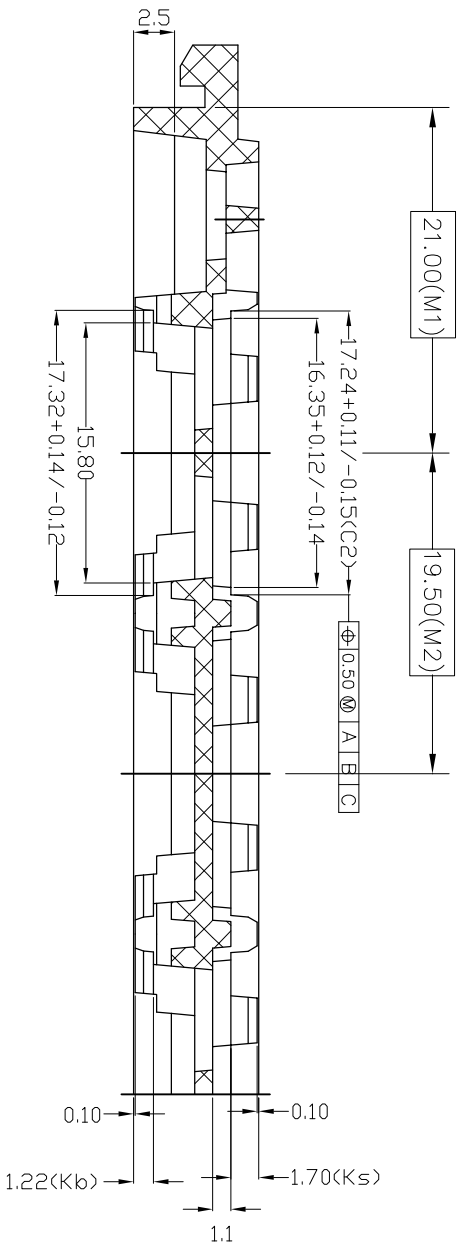

TOLERANCES UNLESS OTHERWISE SPECIFIED

DECIMAL : X ±.25

 XX ±.13

 XXX ±.13

ANGLE : ±.5°

ANGULAR : ±

IDT

www.IDT.com

6024 Silver Creek Valley Road,
San Jose, CA 95138
PHONE: (408) 284-8200
FAX: (408) 284-3572

TITLE:	AM/AMG256, BA/BA6256, BB/BB6208/256, BC/BC6208/256 & BP/BPG256 SHIPPING TRAY	SCALE	N/A
STOCK NO.	N/A	DRAWING NO.	MSC-5861-A
REV		REV	00
DO NOT SCALE DRAWING		SHEET 1 OF 2	

SECTION A-A

SECTION H-H

SECTION B-B

SECTION J-J

TOLERANCES UNLESS OTHERWISE SPECIFIED	
DECIMAL :	X ±.25
	.XX ±.13
	.XXX ±.13
ANGLE :	±.5°
ANGULAR :	±
	
6024 Silver Creek Valley Road, San Jose, CA 95138 PHONE: (408) 284-8200 FAX: (408) 284-3572 www.idt.com	
TITLE:	AM/AMG256, BA/BA6256, BB/BB6208/256, BC/BC6208/256 & BP/BP6256 SHIPPING TRAY
STOCK NO.	N/A
DRAWING NO.	MSC-5861-A
REV	00
SCALE	N/A
SIZE	N/A

DO NOT SCALE DRAWING	
SHEET 2 OF 2	