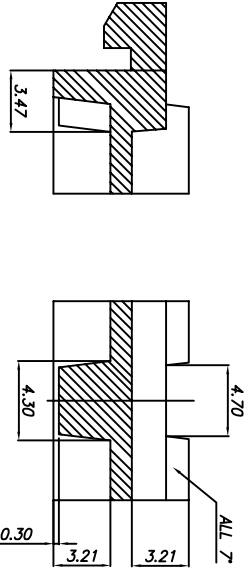

TITLE:

LDG24, NBG16/24, NDC28,
 NLG20/24 & NCG28 SHIPPING TRAY

SCALE
 N/A

SIZE
 N/A

STOCK NO. N/A DRAWING NO. MSC-5835-A REV 01

DO NOT SCALE DRAWING SHEET 1 OF 2

SECTION "A-A"
(SCALE:5/1)

SECTION "B-B"
(SCALE:5/1)

VACUUM CELL
(SCALE:5/1)

DETAIL "K"
(SCALE:4/1)

DETAIL "G"
(SCALE:10/1)

ANTI-CRUSH
(SCALE:5/1)

SLIP LOCK DETAIL
(SCALE:5/1)

TRAY STACKING DETAIL
(SCALE:4/1)

TOLERANCES UNLESS OTHERWISE SPECIFIED	
DECIMAL :	.X ±.25
.XX ±.13	.XXX ±.13
ANGLE :	±
ANGULAR :	±
	
WWW.IDT.COM	
6024 Silver Creek Valley Road, San Jose, CA 95138 PHONE: (408) 284-8200 FAX: (408) 284-3572	
TITLE:	LDG24, NBG16/24, NDG28, NLG20/24 & NCG28 SHIPPING TRAY
STOCK NO.	N/A
DRAWING NO.	MSC-5835-A
REV	01
SCALE	N/A
SIZE	N/A
DO NOT SCALE DRAWING	SHEET 2 OF 2