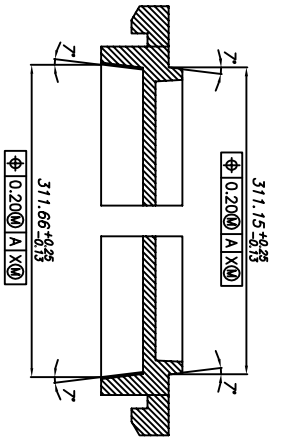

TITLE:

LDG24, NBG16/24, NDC28,
 NLG20/24 & NCG28 SHIPPING TRAY

SCALE
 N/A

SIZE
 N/A

STOCK NO. N/A DRAWING NO. MSC-5835-A REV 01

DO NOT SCALE DRAWING SHEET 1 OF 2

SECTION "A-A"
(SCALE:5/1)

SECTION "B-B"
(SCALE:5/1)

VACUUM CELL
(SCALE:5/1)

DETAIL "K"
(SCALE:4/1)

DETAIL "G"
(SCALE:10/1)

ANTI-CRUSH
(SCALE:5/1)

SLIP LOCK DETAIL
(SCALE:5/1)

TRAY STACKING DETAIL
(SCALE:4/1)

TOLERANCES UNLESS OTHERWISE SPECIFIED	
DECIMAL :	.X ±.25
.XX ±.13	.XXX ±.13
ANGLE :	±
ANGULAR :	±
	
WWW.IDT.COM	
6024 Silver Creek Valley Road, San Jose, CA 95138 PHONE: (408) 284-8200 FAX: (408) 284-3572	
TITLE:	LDG24, NBG16/24, NDG28, NLG20/24 & NCG28 SHIPPING TRAY
STOCK NO.	N/A
DRAWING NO.	MSC-5835-A
REV	01
SCALE	N/A
SIZE	N/A
DO NOT SCALE DRAWING	SHEET 2 OF 2