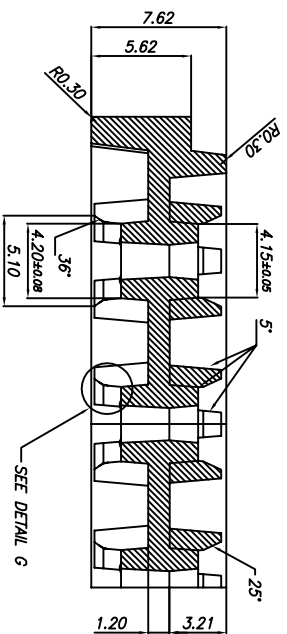

TITLE:

LDG24, NBG16/24, NDC28,
 NLG20/24 & NCG28 SHIPPING TRAY

SCALE
 N/A

SIZE
 N/A

STOCK NO. N/A DRAWING NO. MSC-5835-A REV 01

DO NOT SCALE DRAWING SHEET 1 OF 2

SECTION "A-A"
(SCALE:5/1)

SECTION "B-B"
(SCALE:5/1)

VACUUM CELL
(SCALE:5/1)

DETAIL "K"
(SCALE:4/1)

DETAIL "G"
(SCALE:10/1)

ANTI-CRUSH
(SCALE:5/1)

SLIP LOCK DETAIL
(SCALE:5/1)

TRAY STACKING DETAIL
(SCALE:4/1)

TOLERANCES UNLESS OTHERWISE SPECIFIED	
DECIMAL :	.X ±.25
.XX ±.13	.XXX ±.13
ANGLE :	±
ANGULAR :	±
	
WWW.IDT.COM	
6024 Silver Creek Valley Road, San Jose, CA 95138 PHONE: (408) 284-8200 FAX: (408) 284-3572	
TITLE:	LDG24, NBG16/24, NDG28, NLG20/24 & NCG28 SHIPPING TRAY
STOCK NO.	N/A
DRAWING NO.	MSC-5835-A
REV	01
SCALE	N/A
SIZE	N/A
DO NOT SCALE DRAWING	SHEET 2 OF 2