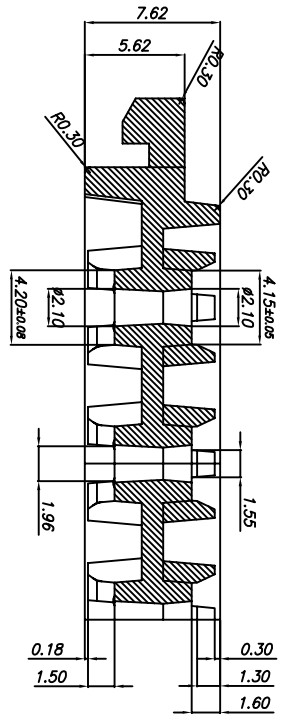

TITLE:

LDG24, NBG16/24, NDC28,
 NLG20/24 & NCG28 SHIPPING TRAY

SCALE
 N/A

SIZE
 N/A

STOCK NO. N/A DRAWING NO. MSC-5835-A REV 01

DO NOT SCALE DRAWING SHEET 1 OF 2

SECTION "A-A"
(SCALE:5/1)

SECTION "B-B"
(SCALE:5/1)

VACUUM CELL
(SCALE:5/1)

DETAIL "K"
(SCALE:4/1)

DETAIL "G"
(SCALE:10/1)

ANTI-CRUSH
(SCALE:5/1)

SLIP LOCK DETAIL
(SCALE:5/1)

TRAY STACKING DETAIL
(SCALE:4/1)

TOLERANCES UNLESS OTHERWISE SPECIFIED	
DECIMAL :	.X ±.25
.XX ±.13	.XXX ±.13
ANGLE :	±
ANGULAR :	±
	
WWW.IDT.COM	
6024 Silver Creek Valley Road, San Jose, CA 95138 PHONE: (408) 284-8200 FAX: (408) 284-3572	
TITLE:	LDG24, NBG16/24, NDG28, NLG20/24 & NCG28 SHIPPING TRAY
STOCK NO.	N/A
DRAWING NO.	MSC-5835-A
REV	01
SCALE	N/A
SIZE	N/A
DO NOT SCALE DRAWING	SHEET 2 OF 2