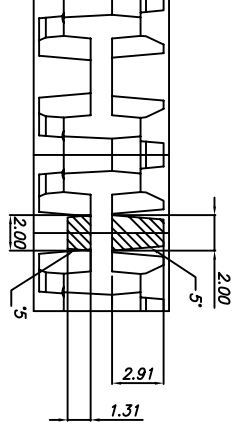

TITLE:

LDG24, NBG16/24, NDC28,
 NLG20/24 & NCG28 SHIPPING TRAY

SCALE
 N/A

SIZE
 N/A

STOCK NO. N/A DRAWING NO. MSC-5835-A REV 01

DO NOT SCALE DRAWING SHEET 1 OF 2

SECTION "A-A"
(SCALE:5/1)

SECTION "B-B"
(SCALE:5/1)

VACUUM CELL
(SCALE:5/1)

DETAIL "K"
(SCALE:4/1)

DETAIL "G"
(SCALE:10/1)

ANTI-CRUSH
(SCALE:5/1)

SLIP LOCK DETAIL
(SCALE:5/1)

TRAY STACKING DETAIL
(SCALE:4/1)

TOLERANCES UNLESS OTHERWISE SPECIFIED	
DECIMAL :	.X ±.25
.XX ±.13	.XXX ±.13
ANGLE :	±
ANGULAR :	±
	
WWW.IDT.COM	
6024 Silver Creek Valley Road, San Jose, CA 95138 PHONE: (408) 284-8200 FAX: (408) 284-3572	
TITLE:	LDG24, NBG16/24, NDG28, NLG20/24 & NCG28 SHIPPING TRAY
STOCK NO.	N/A
DRAWING NO.	MSC-5835-A
REV	01
SCALE	N/A
SIZE	N/A
DO NOT SCALE DRAWING	SHEET 2 OF 2